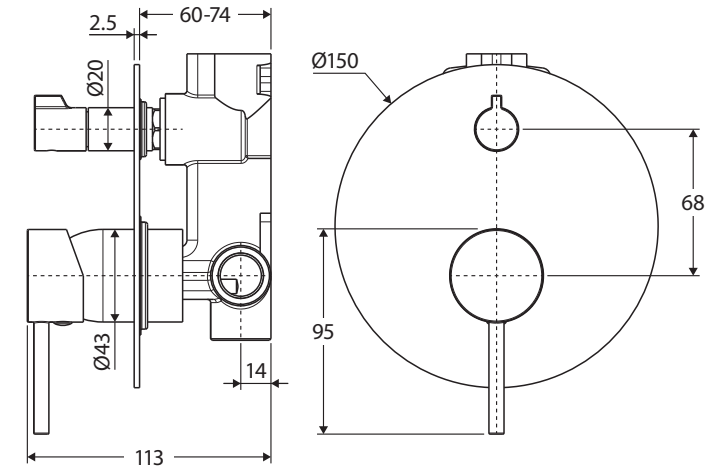

Kaya®

WALL DIVERTER MIXER

LARGE ROUND PLATE

Features

- Designed for shower and bath
- Round, pin lever handle design
- Made from solid brass
- High quality European cartridge (35 mm)

Please note: This product may have a visible Fienza or Watermark logo.

While we aim to ensure specifications are correct at the time of publication, Fienza reserves the right to make modifications without prior notice. Physical colour may vary from image shown. All measurements are shown in millimetres. Always use physical product measurements for mark-ups and roughing-in as the technical drawing may differ from actual product received.